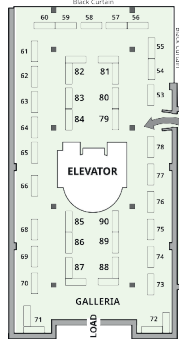

Vintage Collectibles & Hawaiiana Show

No Vendor Pre-Sales! **59th** Wiki Wiki Show!
100+ Tables! All Items 20 years Old or Older!
Dealers from Hawaii, Mainland, & Japan!

Blaisdell Hawaii Suites & Galleria
777 Ward Avenue, Honolulu, Oahu 2025